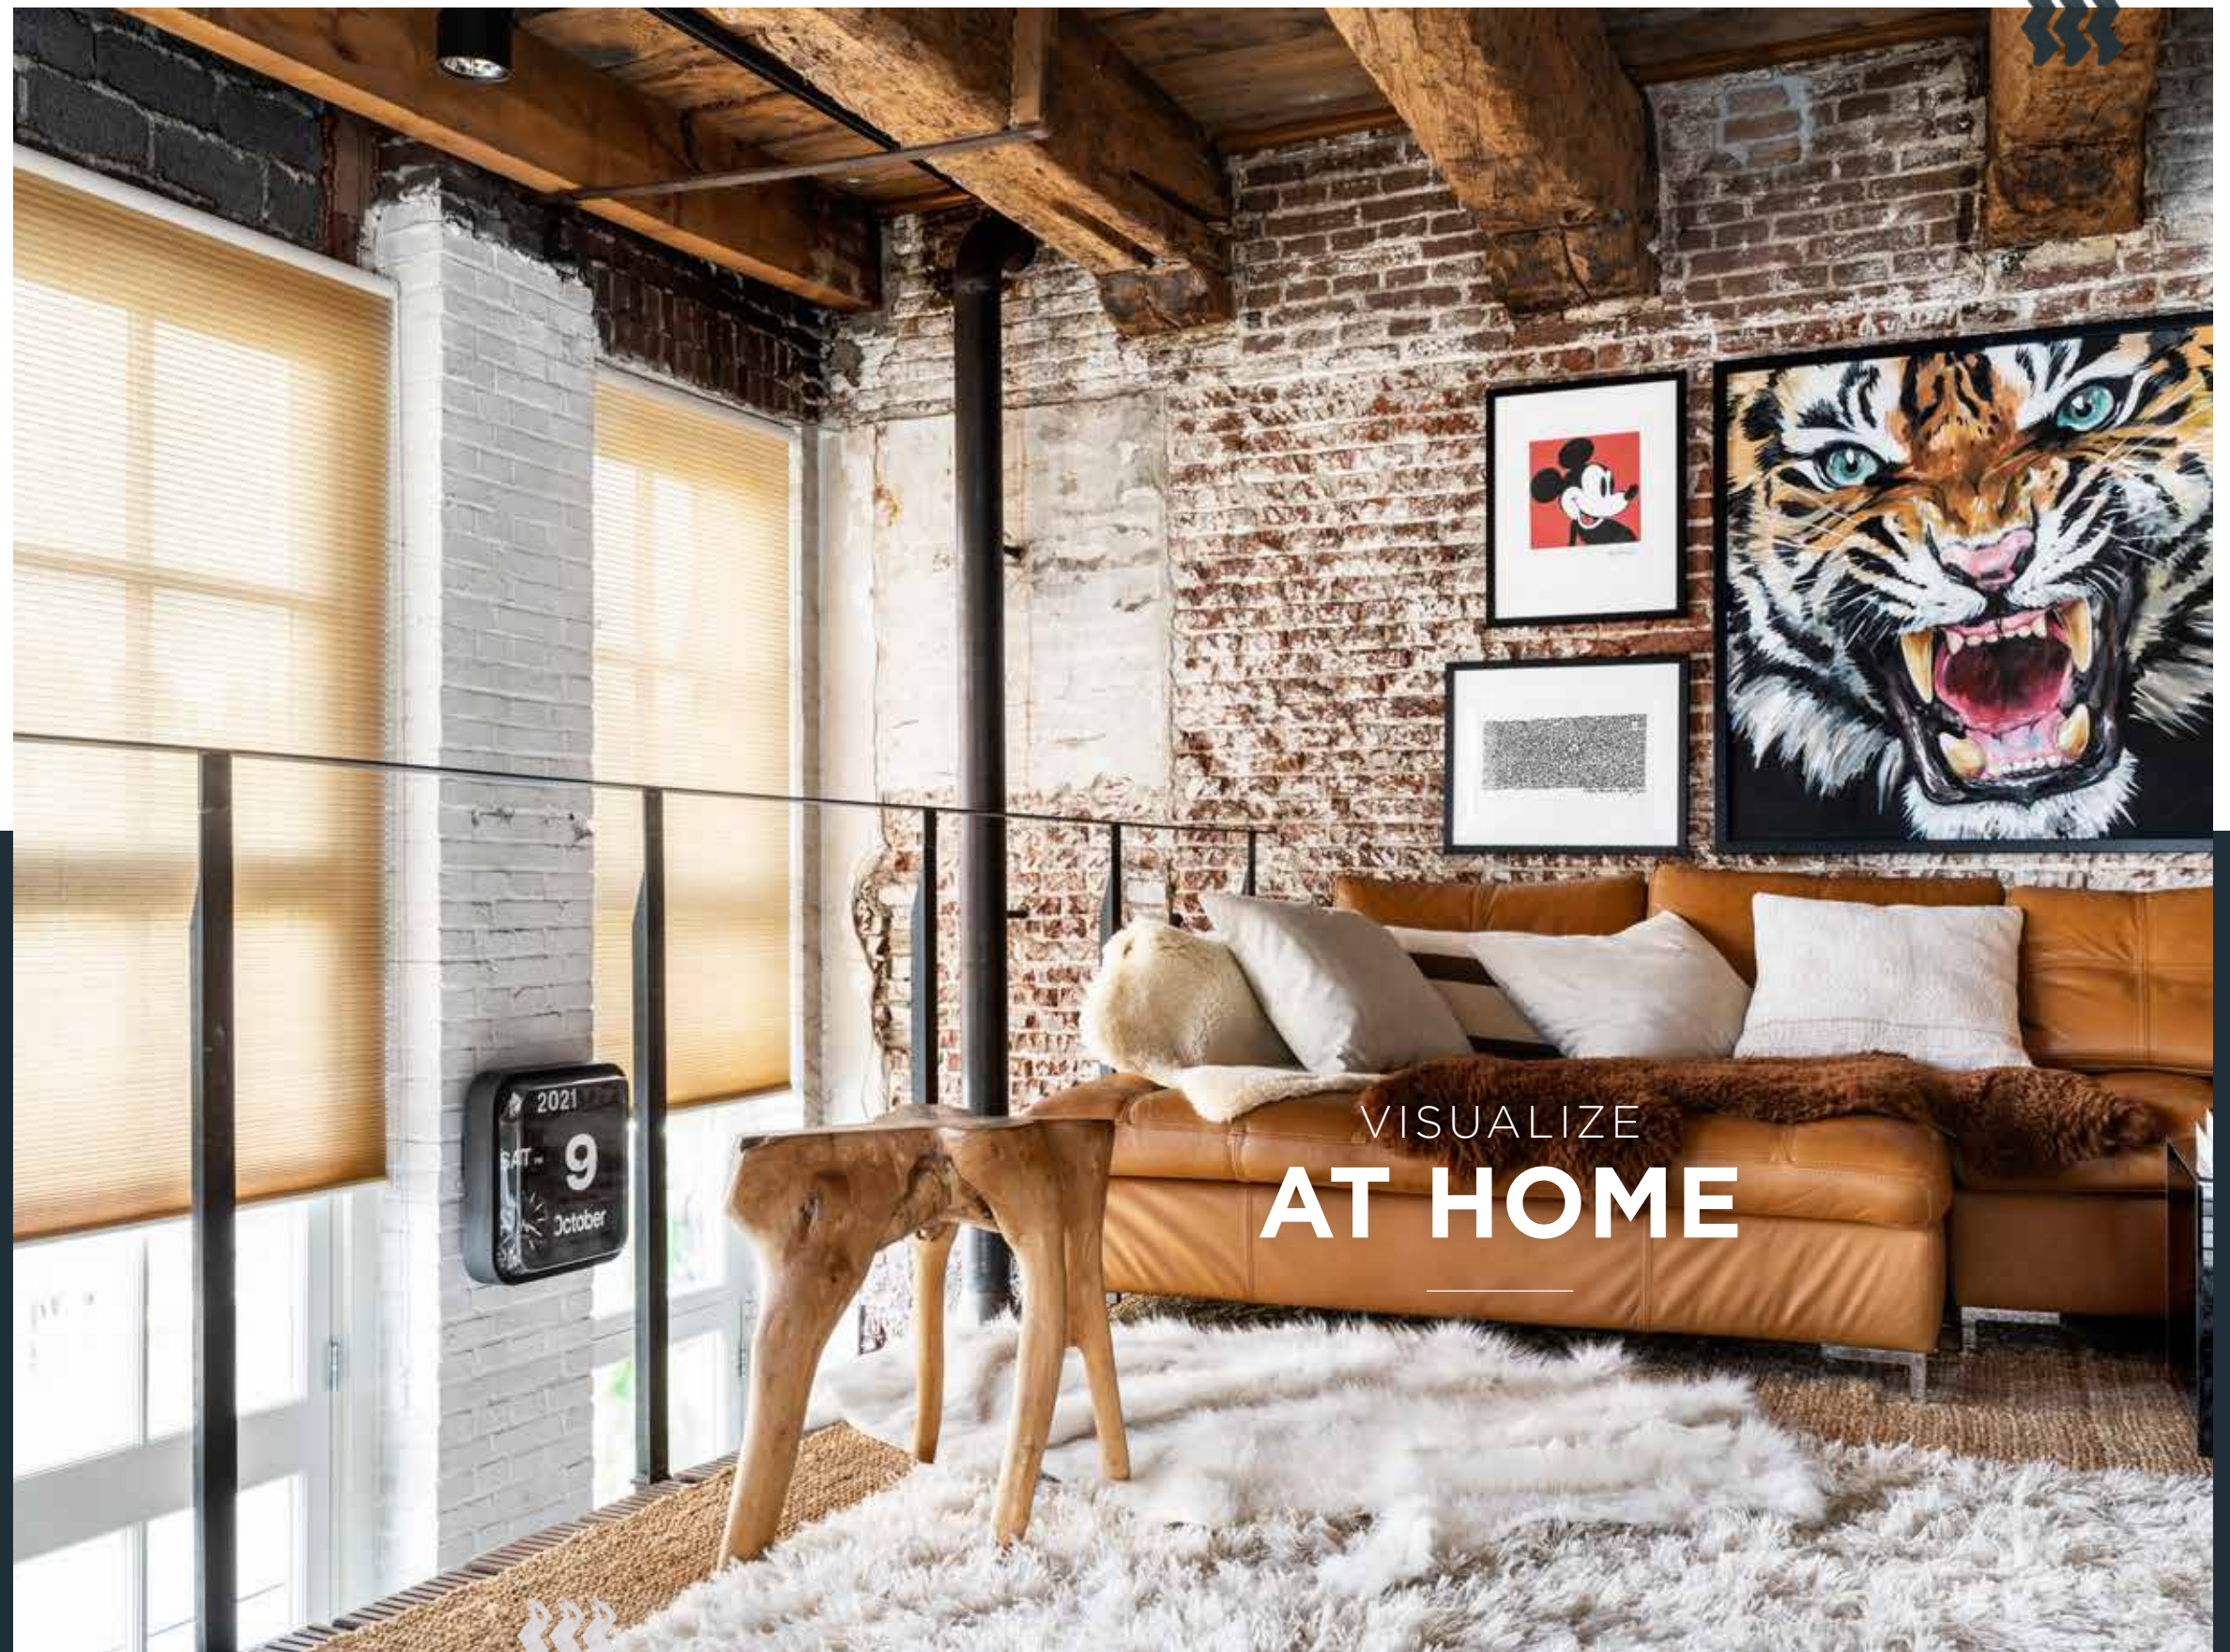

VISUALIZE
AT HOME