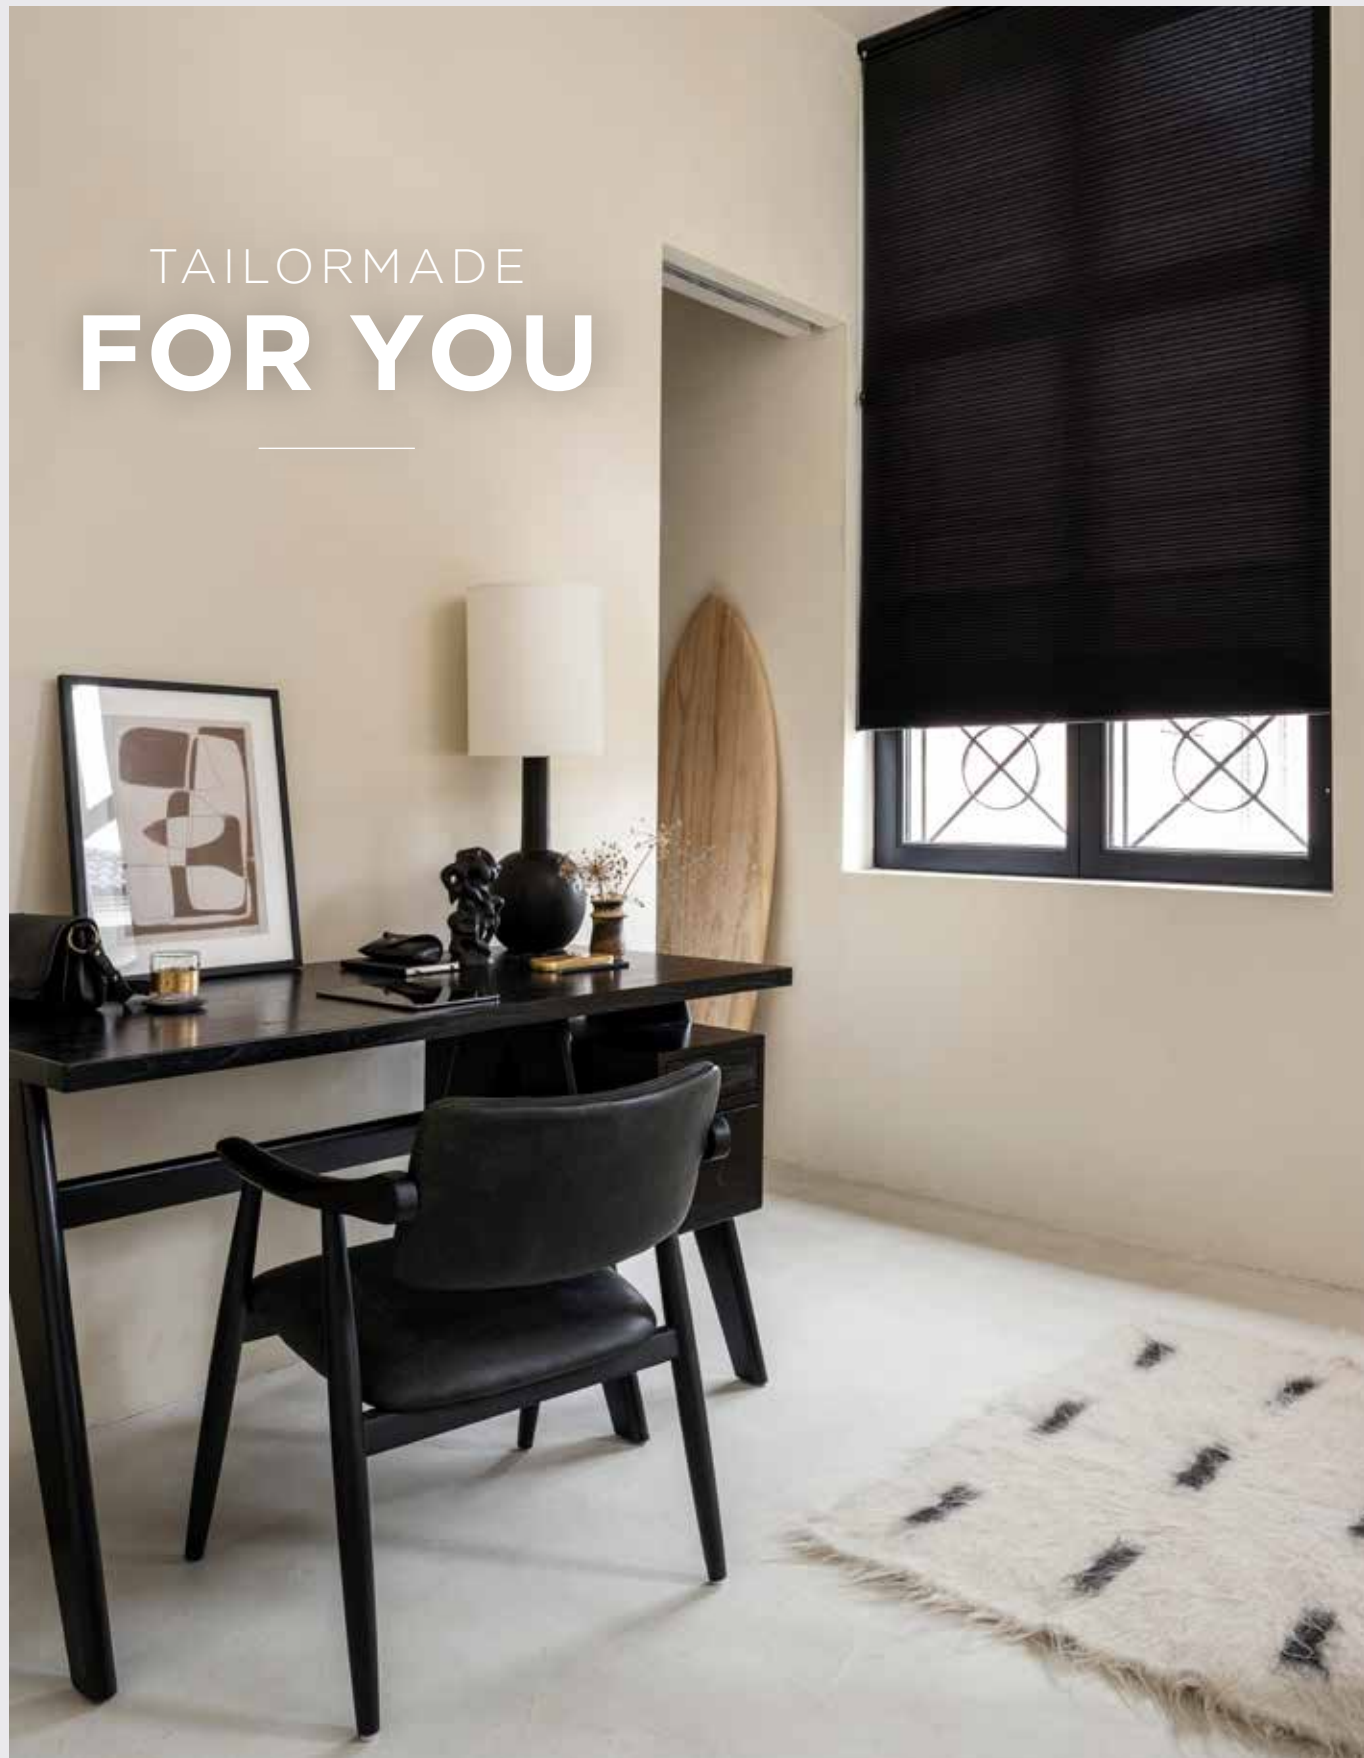

TAILORMADE
FOR YOU

Wanneer je kiest voor bece® worden je dupligordijnen altijd afgestemd op jouw wensen en behoeften. Samen met onze gepassioneerde stylisten creëer je de perfecte oplossing voor je huis, die wij vervolgens voor jou op maat produceren. Zo past elk gordijn perfect voor jouw ramen en kun je hier elke dag van genieten.