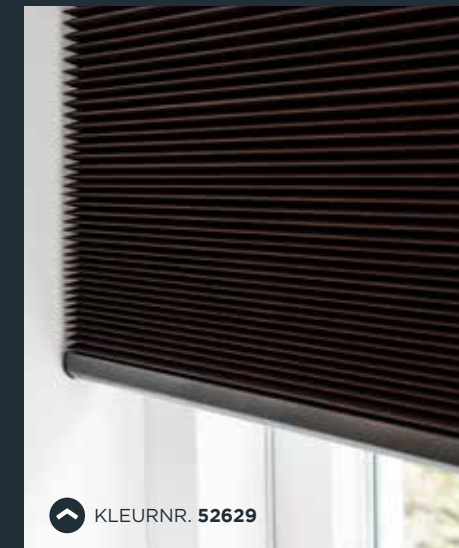

DESIGNED FOR **SLEEPING**

Van een donkere en koele slaapkamer houden we allemaal. Met dupligordijnen is dit gemakkelijk te realiseren. Deze bijzondere stof heeft een dubbele honingraat waardoor het UV-licht optimaal wordt geweerd en de stof een hoog isolatievermogen heeft. Zo bespaar je ook nog eens energie.